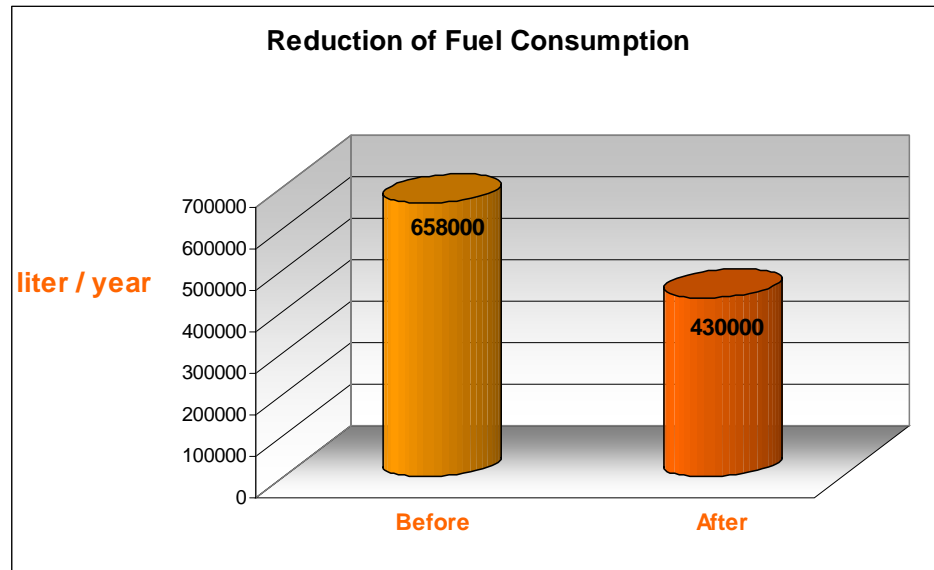

CLEANER PRODUCTION FACTSHEET

Lebanese Fiber Company s.a.l LEFICO

BACKGROUND

Lebanese Fiber Company s.a.l – LEFICO is the first PET Polyester Staple Fiber producer in the Middle East. It was established in 2004 in the Bekaa Valley. LEFICO has 50 employees. The main product is polyester staple fiber, made from virgin material or PET flakes, and used in various applications. Its green policy and respect for the environment are the pillars of its development. It retrieves plastics bottle to produce PET flakes, used in fiber production; it has become one of the major recycling pioneer enterprises in the Middle East.

CP SAVINGS ACHIEVED AT LEFICO

The application of the last CP option will save 87 000 USD at an estimated investment cost of 50 000 USD for a purchase of a small incinerator.

LEFICO, by purchasing an incinerator for benefiting from around 700 kg/day refused bottles and 8 t/year small flakes, will reduce the fuel consumption per year up to 228 tons.